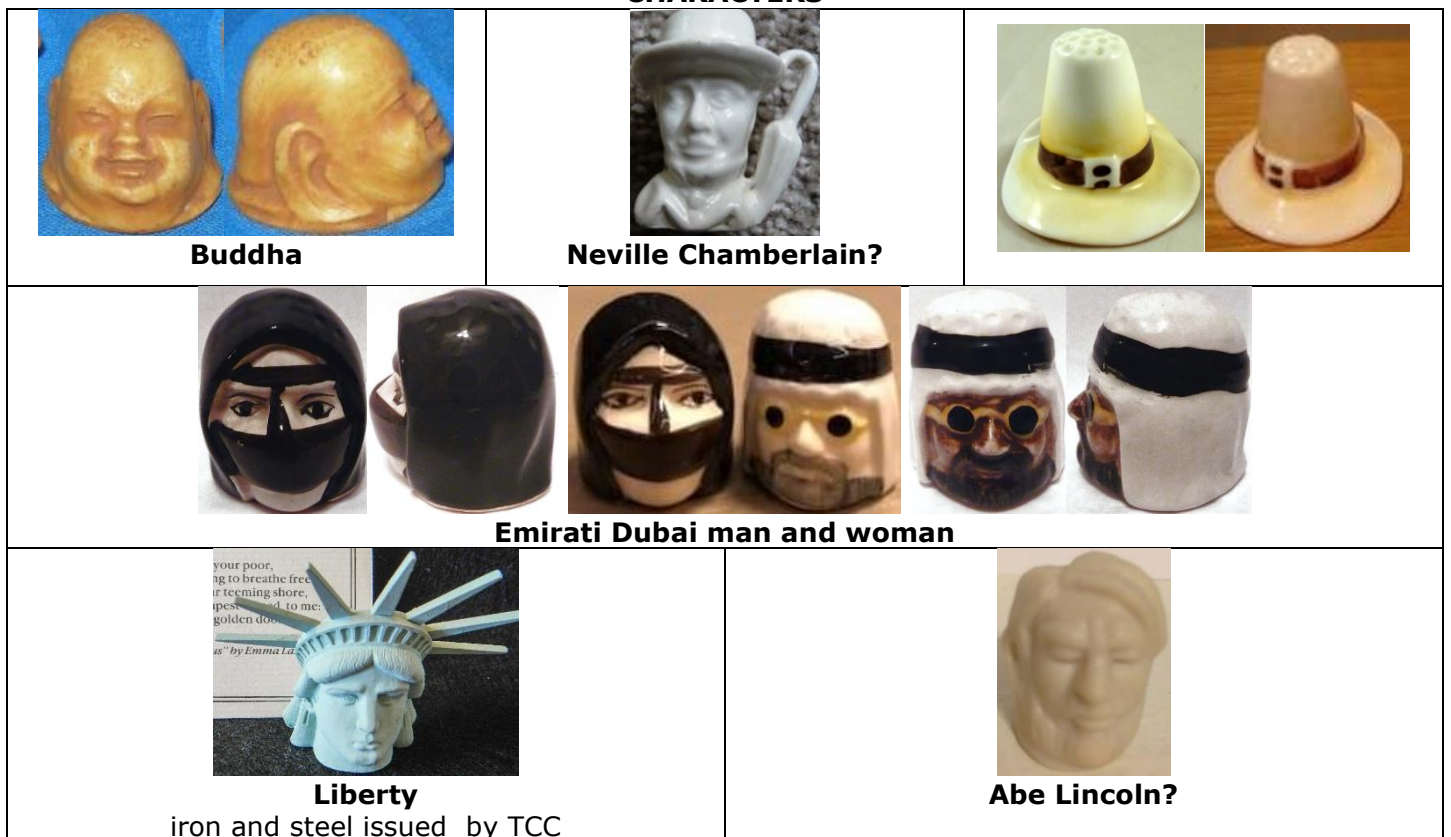

# Character head thimbles with no maker's marks

I have included these unmarked thimbles for completeness - are the king thimbles or the animals part of a larger set?

All are handpainted – do you know anything further about this miscellaneous group of thimble heads?

## ANIMALS

## CHARACTERS

miner

Santa and Mrs Santa

snowman

**CLOWNS**

1979

set of four clowns 1979

**MSR Imports**

Taiwan

bone china

the hair is the same

**Sad**  
eyes closed  
blue hair

**Scalloped**  
star eyes  
yellow hair

**Smiley**  
X eyes  
green hair

**Toothie**  
† eyes  
orange hair

**clown**