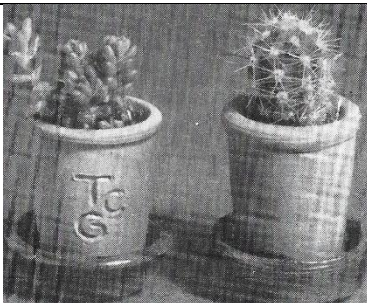

Lifeboat  
gold-plated medallion  
'Lifeboat Bi-centenary 1986'  
TTG April 1986

Merlin  
brass finish  
no lettering  
also available in silver **5**  
gold **1**  
TTG December 1985

Milk jug  
**cream** jug  
handpainted jug  
no lettering  
TTG July 1985 (shown in background)  
b&w photo

Pillar box  
red painted  
1635-1985  
350 years of Post Office  
limited to **500**  
TTG July 1985  
b&w photo

Pots  
**red** plant pots  
'TCG'  
pots even have drainage holes  
TTG April 1985  
b&w photo